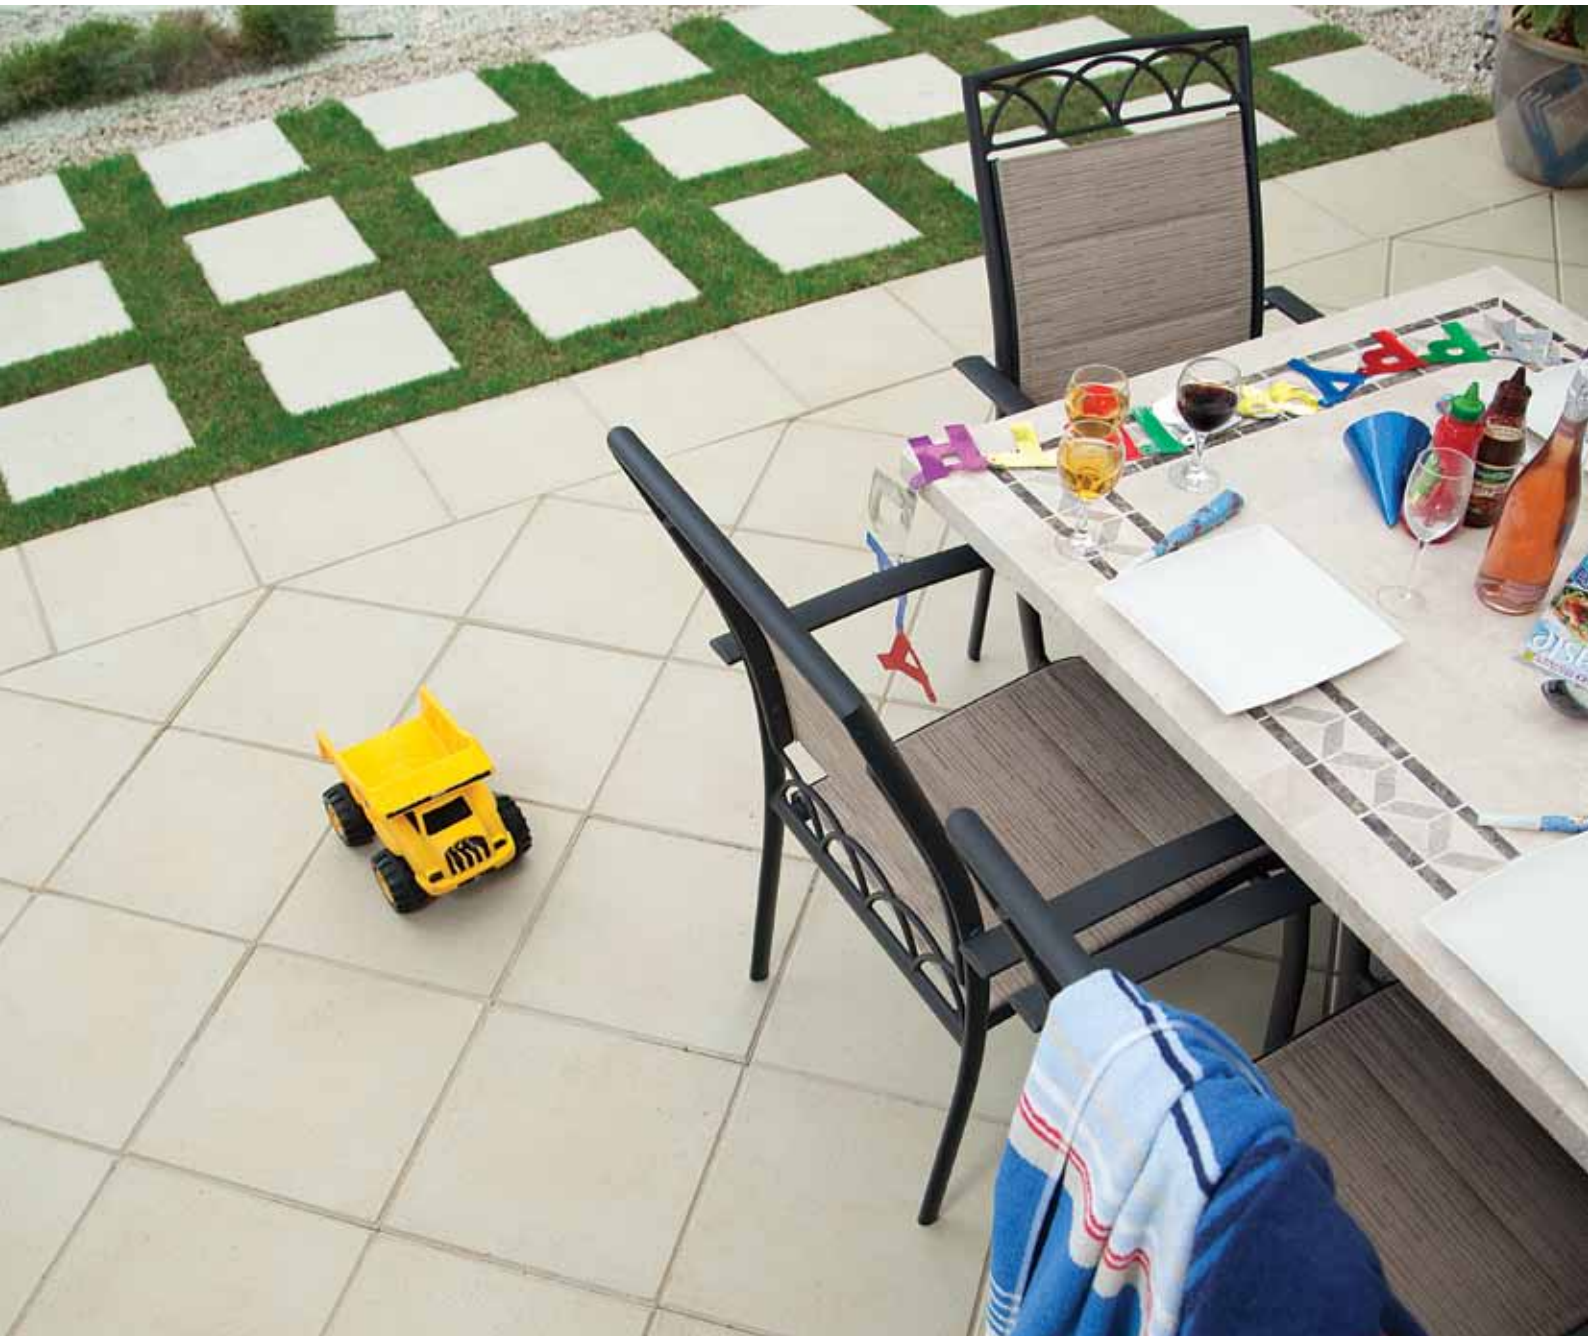

adbri MASONRY

inspired living

Euro® Classic Pavers

Pathways, Feature areas, Entertaining areas, Pool surrounds

europa
PAVING SYSTEM